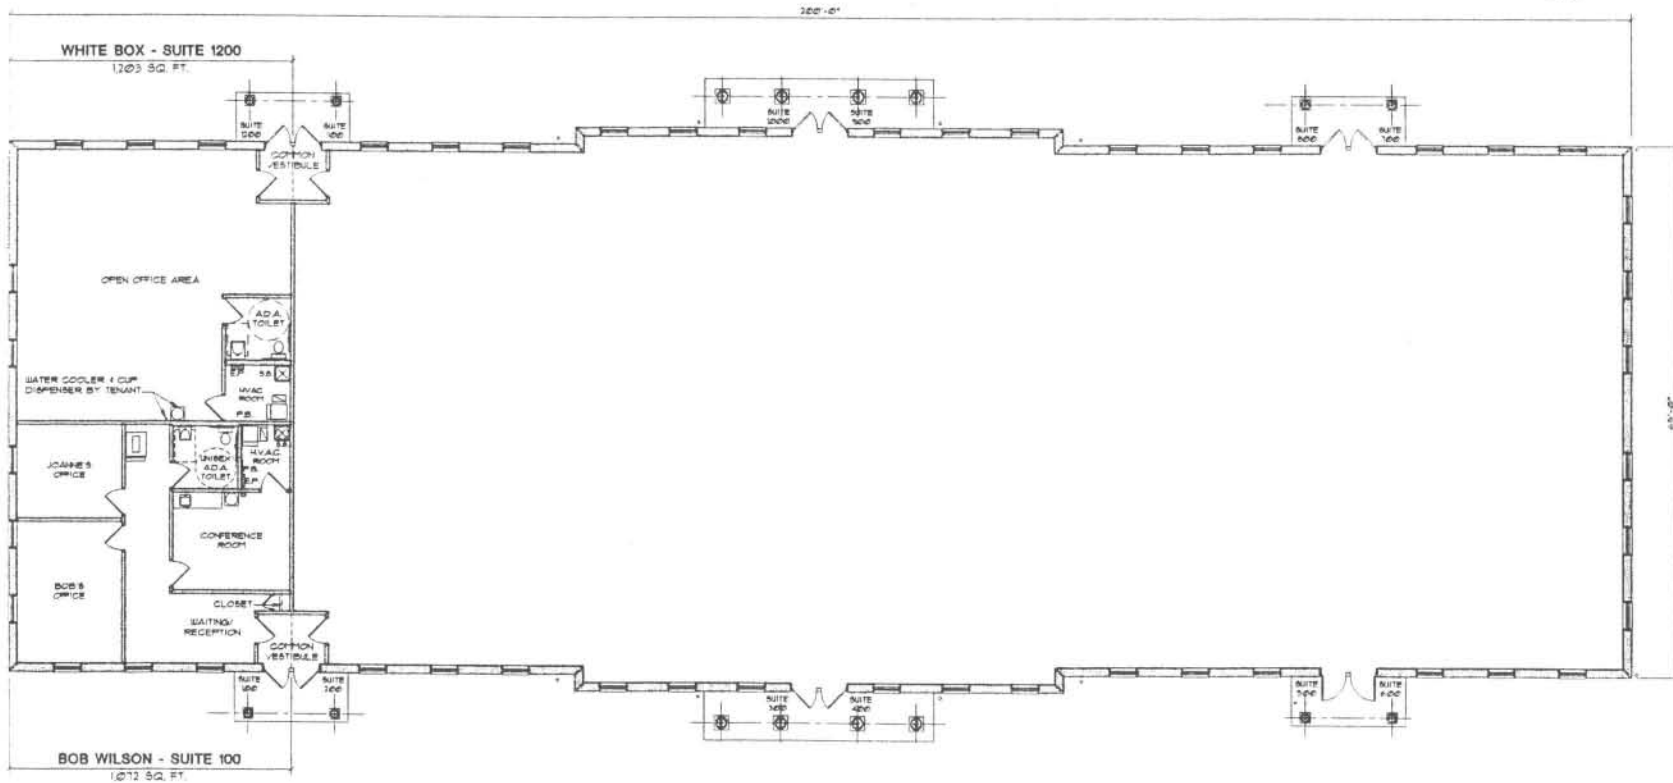

SITE/KEY PLAN  
NOT TO SCALE

BUILDING "B" TENANT LEASE PLAN  
TOTAL BUILDING 13240 SQ. FT.

CAMBRIDGE Commons